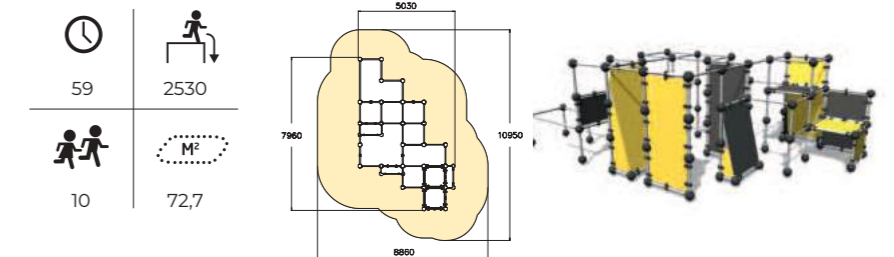

160005 blue / black.

220510
Gibbonswing S

220543
Precision Curve

220549
Vault Rails L

220517
Spider Cage XS

220523
Spider Cage M

220520
Spider Cage S

220513
Gibbonswing L

220524
Spider Cage M

220503
Launch Box

220526
Spider Cage L