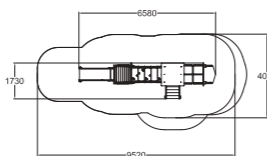

137935
Train

Inclusive. Ready-made colour combination, customisable with configuration.

23	1000
2+	32,2