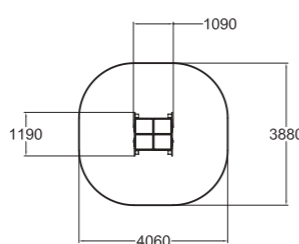

104620M ☀️
Tube Tunnel

Available in Finno colours.

1	980
1+	14,0