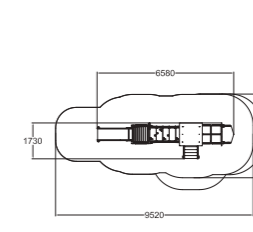

Inclusive. Ready-made colour combination, customisable with configuration.

137935
Train

23	1000
2+	32,2