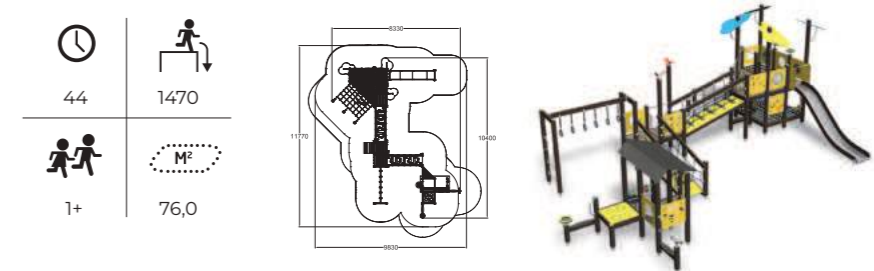

137603
Play Centre L