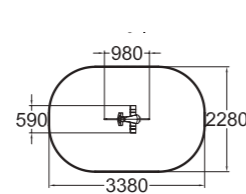

010516
Pig

Deep mounting foundation 005049 or rubber base 706923 for surface mounting must be ordered separately.

1	600
2+	6,9