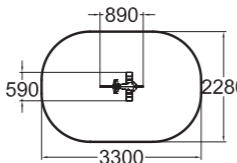

010503 Dino

Deep mounting foundation 005049 or rubber base 706923 for surface mounting must be ordered separately.

1	600
2+	6,7