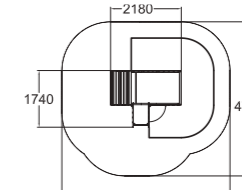

137935   
Train

	
23	1000
	
2+	32,2

Inclusive. Ready-made colour combination, customisable with configuration.

137004M ☀️  
Rumba

Includes a foundation base.

2	1000
3+	21,2

M96009 ☀️  
Castle

1	1000
1+	15,2