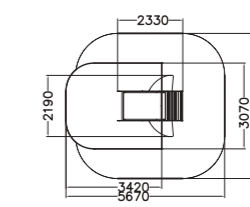

104333M  
Ella

104620M   
Tube Tunnel

Available in Finno colours.

104625M   
Long Tube Tunnel

Available in Finno colours.

M96371   
Ladybird Playhouse

M96254   
Airplane