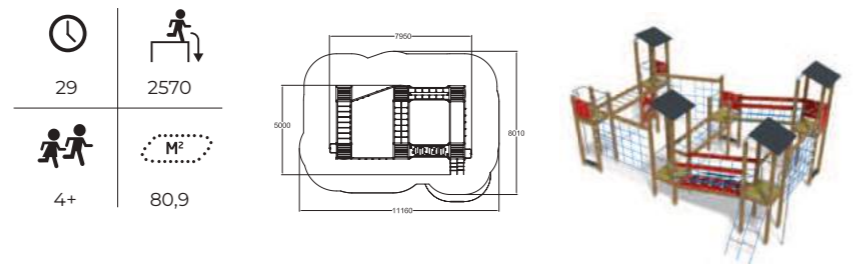

137300M
Motoric Track