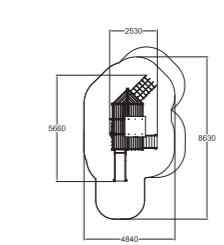

Ready-made colour combination,
customisable with configuration.

14	1000
1+	32,2

137815
Play Boat