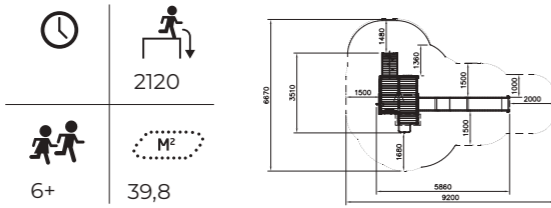

Q15152
Play House Tower