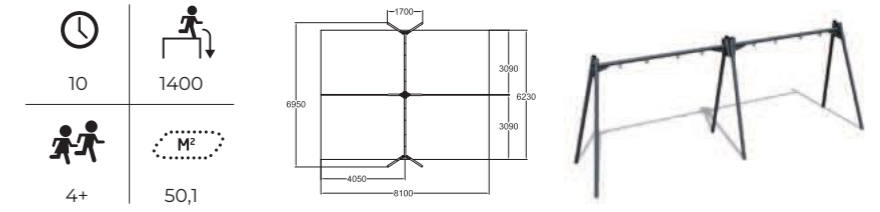

220069M Europium