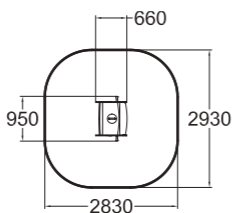

010710 ☀️
Fox

Deep mounting foundation 705998 or 2x rubber bases 706923 for surface mounting must be ordered separately.

1	420
2+	7,4