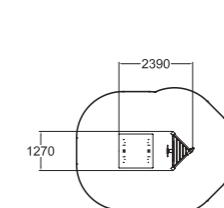

Ready-made colour combination,
customisable with configuration.

5	270
1+	0