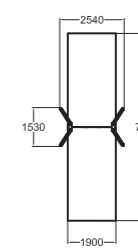

137412M
Swing Frame

6	1200
1+	14,0

Deep mounting without concreting can be done with foundation plates. Order seats separately (000216/000218/000104/000221/000211).