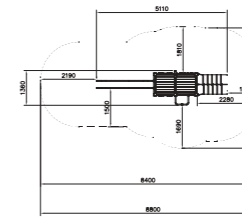

137835  
Fishing Ship

Ready-made colour combination, customisable with configuration.

	32		1470
	3+		67,0

Q10893  
Play Tower

	1970		
	6+		32,3

137820  
Little Ship

Ready-made colour combination, customisable with configuration.