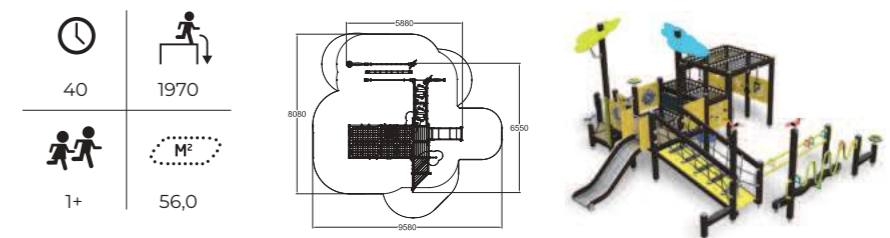

137419M   
Finno Inclusive swing

137601   
Play Centre S

Colours and functions are selected according to inclusive design principles. Only customisable with MyDesign service.

137602   
Play Centre M

Colours and functions are selected according to inclusive design principles. Only customisable with MyDesign service.