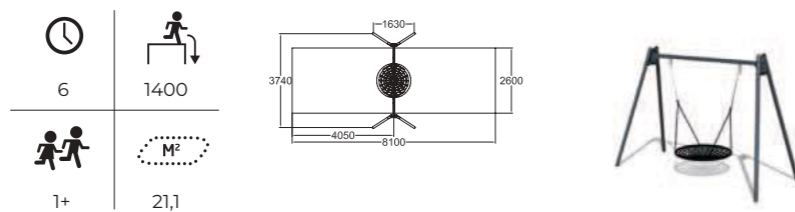

220066M Thallium