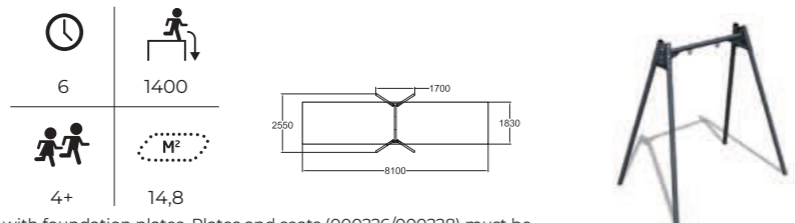

220063M Actinium