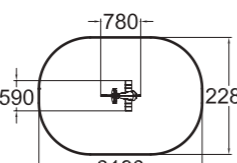

010505 Whale

Deep mounting foundation 005049 or rubber base 706923 for surface mounting must be ordered separately.

1	600
2+	6,4