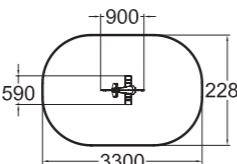

010504 Motorcycle

Deep mounting foundation 005049 or rubber base 706923 for surface mounting must be ordered separately.

1	600
2+	6,7