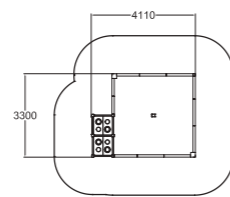

104512M  
Sofia

Ready-made colour combination, customisable with configuration.

104515M  
Linnea

Ready-made colour combination, customisable with configuration.

104610M  
Flower Table

High pressure laminate colour: RAL 7024, RAL 7040, RAL 3020, RAL 640-2, RAL 6018, RAL 1003, RAL 250-3, RAL 4006.