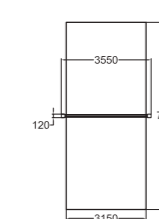

230050 Halo Swing

 8	 1200
 1+	 23,3

Deep mounting. Order seats separately (000216/ 000218/000104/000221/000211).