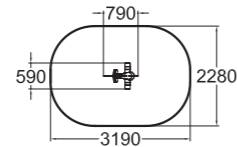

010501 Horse

Deep mounting foundation 005049 or rubber base 706923 for surface mounting must be ordered separately.

1	600
2+	6,4