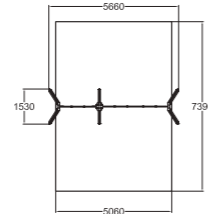

137418M Swing Frame

 9	 1200
 1+	 37,4

Order seats separately (000216/ 000218/000104/000221/000211).