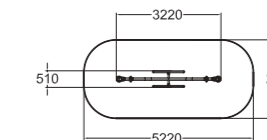

Includes a foundation base.

	3		1100
	3+		11,8

137237M
Seesaw