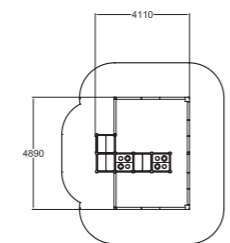

104512M  
Sofia

Ready-made colour combination, customisable with configuration.

104515M  
Linnea

Ready-made colour combination, customisable with configuration.

104610M  
Flower Table

High pressure laminate colour: RAL 7024, RAL 7040, RAL 3020, RAL 640-2, RAL 6018, RAL 1003, RAL 250-3, RAL 4006.