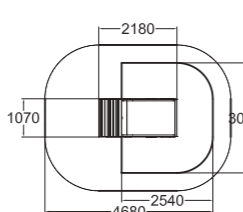

4	980
1+	19,0

Q10898 ☀️  
Toddler track

4	1340
1+	13

M96371 ☀️  
Ladybird Playhouse

0.5	1000
1+	7,4

000104 ☀️  
Hugo & Ines

The swing seat is suitable for swings: 137414M, 137418M, 220061M.

910674 ☀️  
Inclusive Basket Swing Seat