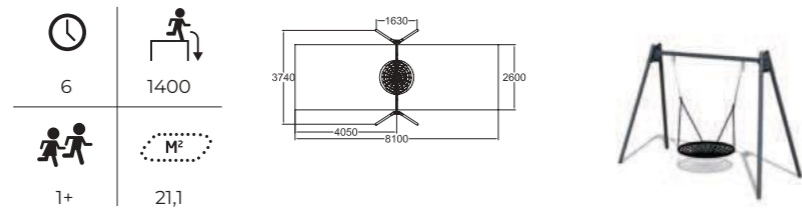

220066M
Thallium