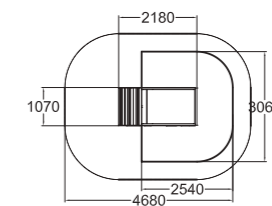

M96371
Ladybird Playhouse