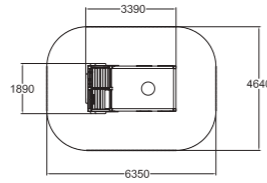

137910
Sand Truck

Deep mounting. Ready-made colour combination, customisable with configuration.

10,5	570
1+	0