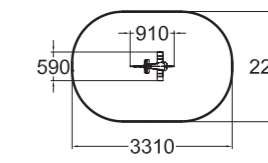

010511 Seahorse

Deep mounting foundation 005049 or rubber base 706923 for surface mounting must be ordered separately.

1	600
2+	6,6