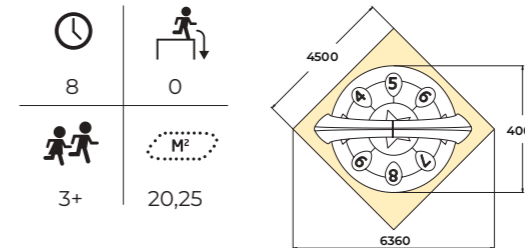

YA3550
Sutu