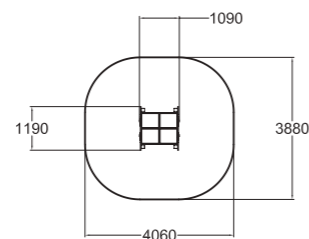

104620M
Tube Tunnel

Available in Finno colours.