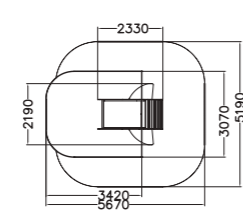

M96254 ☀️
Airplane

1	1000
1+	10,1