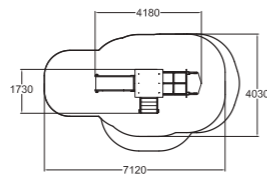

137930
Locomotive

Inclusive. Ready-made colour combination, customisable with configuration.

15,5	1000
2+	23,1