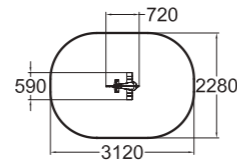

010502 Dog

Deep mounting foundation 005049 or rubber base 706923 for surface mounting must be ordered separately.

1	600
2+	6,3