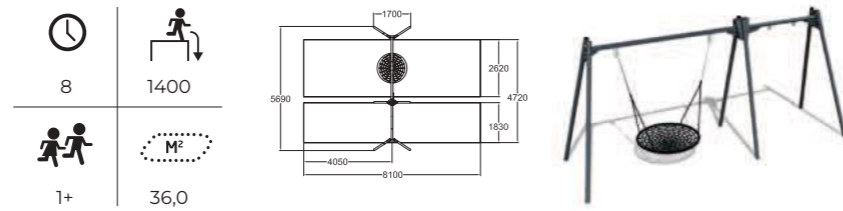

220067M
Cerium