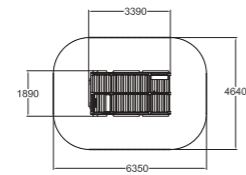

137915
Fire Truck

Ready-made colour combination, customisable with configuration.

8	570
1+	5,0