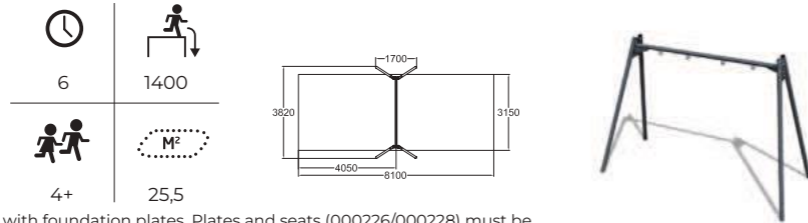

220062M Thorium