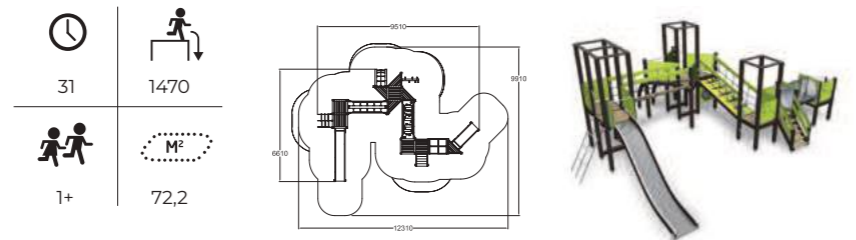

137050M
Activity Tower