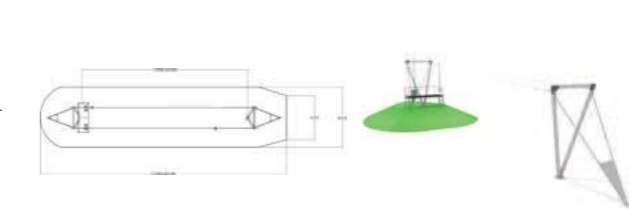

160050M  
Aerial Runway

 16	 1000
 6+	 130,0

Deep mounting. Seat included.

220082  
Mercury Metal  
Aerial Runway

 16	 1000
 6+	 130,0

Deep mounting. Seat included.

220085 ★ NEW  
Skyway Double  
Zipline

 16	 1000
 6+	 236