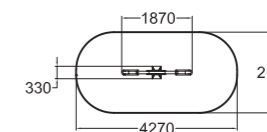

Includes a foundation base.
Available in Finno colours.

	3		590
	2+		8,3