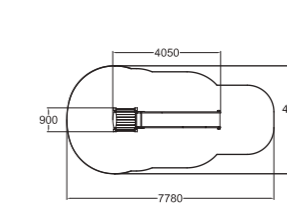

6		1000
	2+		24,9

137025M
Embankment Slide