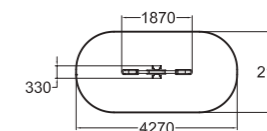

137237M  
Seesaw

Includes a foundation base.  
Available in Finno colours.

	3		840
	6		12,7

137303M  
Grasshopper

Includes a foundation base.  
Available in Finno colours.

	3		590
	2+		8,3

175070  
Seesaw

Includes a foundation base.