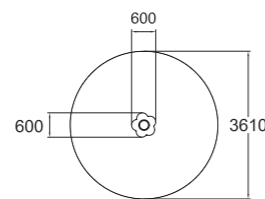

104512M  
Sofia

Ready-made colour combination, customisable with configuration.

104515M  
Linnea

Ready-made colour combination, customisable with configuration.

104610M  
Flower Table

High pressure laminate colour: RAL 7024, RAL 7040, RAL 3020, RAL 640-2, RAL 6018, RAL 1003, RAL 250-3, RAL 4006.