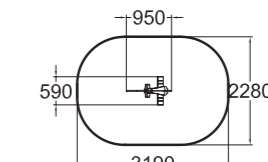

010514 Fish

Deep mounting foundation 005049 or rubber base 706923 for surface mounting must be ordered separately.

1	600
2+	6,8