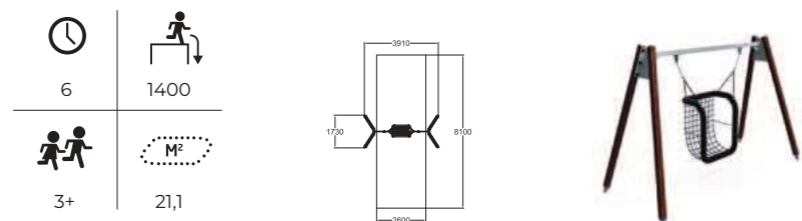

137419M
Finno Inclusive swing