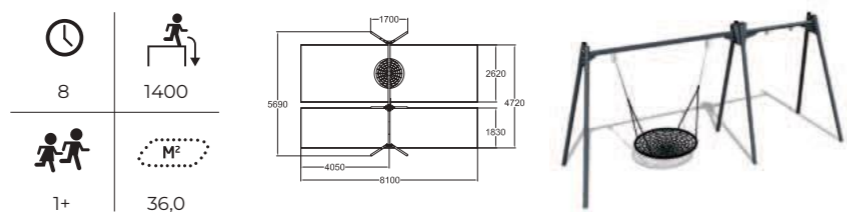

## 220067M Cerium

Seat included. Deep mounting without concreting can be done with foundation plates. Plates and seats (000226/000228) must be ordered separately. RAL7024, RAL9023, hot-dip galvanized. For a surcharge, you can order the swing with inclusive basket swing seat.