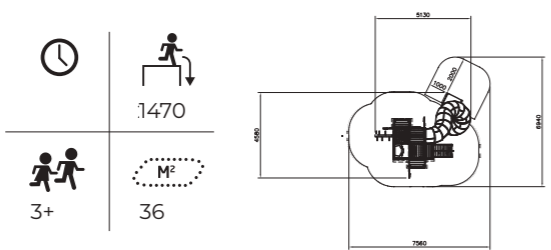

Available in the 8 Finno-colours.

Q15152  
Play House Tower

Q17664  
Toddler House and Slide

Q17257  
Flora Climbing & Inclusive Play

Q15798-1  
Play Tower & Swing

Q15287  
Small Magic Mountain

Q17828  
Castle Tower