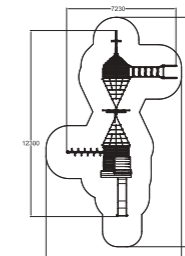

36	2330
4+	68

175581
Little Hut