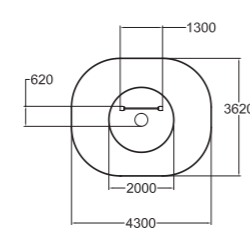

220039
Shaky Step

1	600
4+	0

Deep mounting foundation 705101 or rubber base 706923 for surface mounting must be ordered separately.