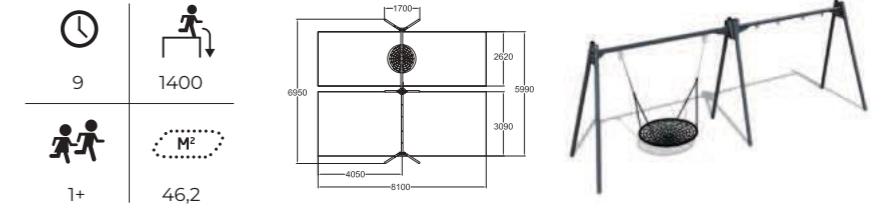

220068M Erbium