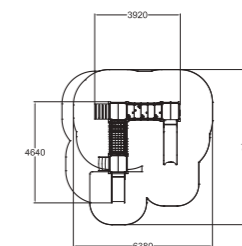

Possibility to add two roofs.
Ready-made colour combination,
customisable with configuration.

104325M
Lucas