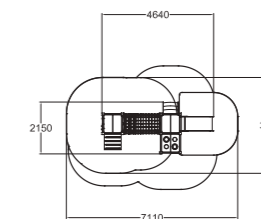

Ready-made colour combination,
customisable with configuration.

104320M
Marcus