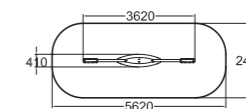

	3		1200
	3+		11,0

220050  
Seesaw

Includes a foundation base.

	3		1100
	3+		11,8

137237M  
Seesaw

Includes a foundation base.  
Available in Finno colours.

	3		840
	6		12,7

137303M  
Grasshopper