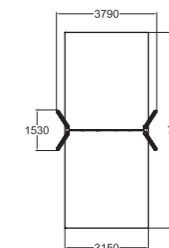

137414M
Swing Frame

6	1200
1+	23,3

Deep mounting without concreting can be done with foundation plates. Foundation plates included. Order seats separately (000216/000218/000104/000221/000211).