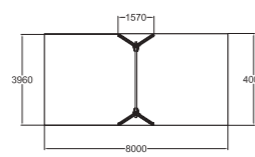

175575 Forest Elf's Swing

 6	 1400
 4+	 25,5

Deep mounting without concreting can be done with foundation plates. Plates and seats (000216/000218/000104/000221/000211) must be ordered separately.