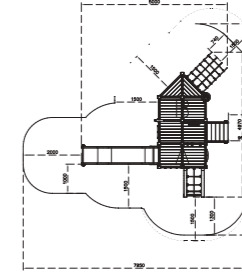

Q10320-2
Little ship

	1470		
	3+		42,8