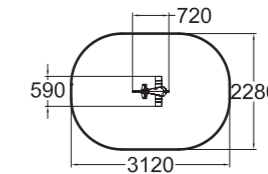

### 010508 Giraffe

Deep mounting foundation 005049 or rubber base 706923 for surface mounting must be ordered separately.

	
1	600
	
2+	6,3