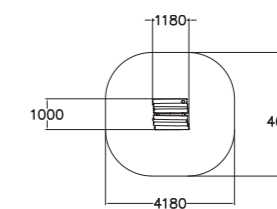

DFA

Giochi INCLUSIVI

L'inclusione è per noi è un tema di fondamentale importanza: crediamo da sempre che tutti i bambini debbano avere accesso ai giochi e, soprattutto, agli stessi giochi. Ecco perché ci impegniamo nel creare parchi giochi inclusivi dove tutti i bambini possano giocare e interagire tra loro.

231005
Play Planetarium

28	2760
1+	68,1

175521
Ship Millicent

36	2330
4+	68

175581
Little Hut

2	0
1+	0

Check out our website for possible add-ons and ideas for theming: lappset.com

137850
Sandbox Boat

8.5	380
1+	2,0

Deep mounting. Inclusive. Ready-made colour combination, customisable with configuration.

137930
Locomotive

15.5	1000
2+	23,1

Inclusive. Ready-made colour combination, customisable with configuration.

137935
Train

23	1000
2+	32,2

Inclusive. Ready-made colour combination, customisable with configuration.