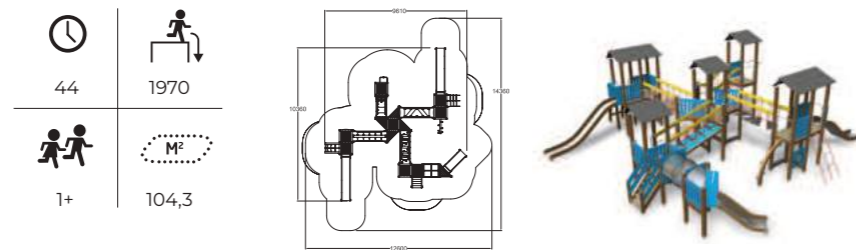

137055M
Activity Tower