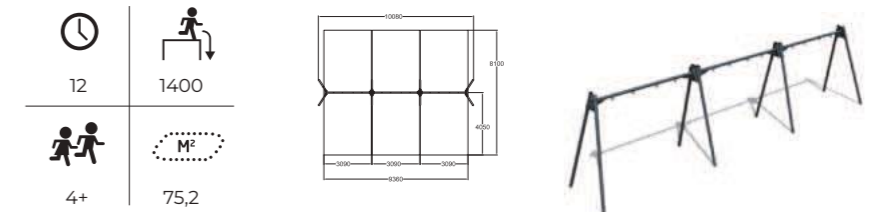

220070M Indium