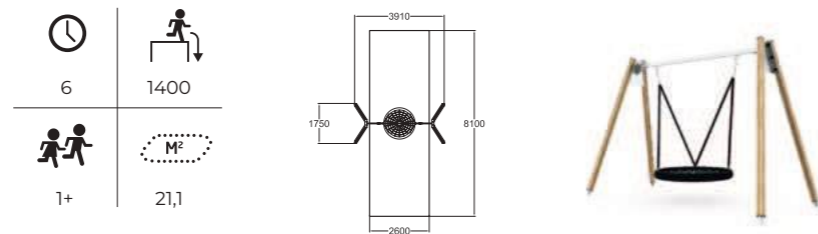

175576
Flora Bird's Nest Swing