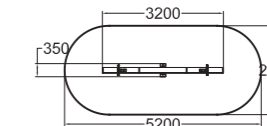

Includes a foundation base.

	3		1200
	3+		11,0

220050
Seesaw