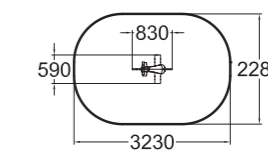

010513 Snailien

Deep mounting foundation 005049 or rubber base 706923 for surface mounting must be ordered separately.

1	600
2+	6,5