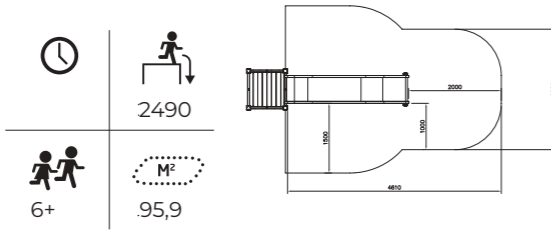

Available in the 8 Finno-colours.

Q15152  
Play House Tower

Q17664  
Toddler House and Slide

Q17257  
Flora Climbing & Inclusive Play

Q15798-1  
Play Tower & Swing

Q15287  
Small Magic Mountain

Q17828  
Castle Tower