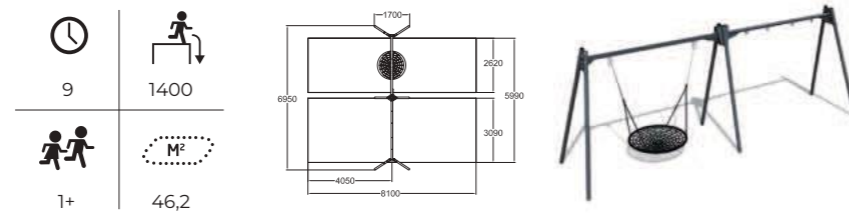

220068M
Erbium