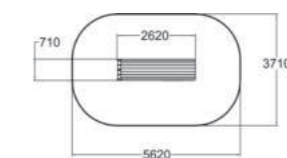

MP0203  
Snufkin's Tent

	2		1470
	1+		17,4

With surface mounting MP0203B.

MP0204  
Moomin Log Tunnel

	4		750
	1+		18,9

With surface mounting MP0204B.

MP0206  
Snufkin's Forest

24