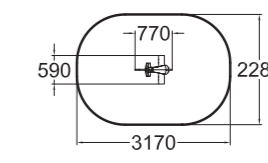

010512 Moose

Deep mounting foundation 005049 or rubber base 706923 for surface mounting must be ordered separately.

1	600
2+	6,4