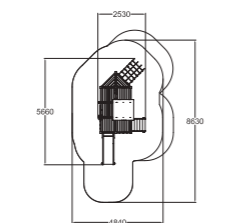

137820
Little Ship

Ready-made colour combination, customisable with configuration.

	14		1000
	1+		32,2