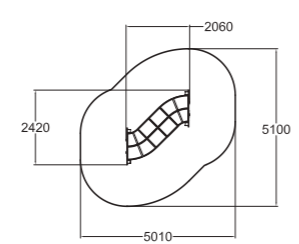

4	980
1+	19,0

Q10898 ☀️  
Toddler track

4	1340
1+	13

M96371 ☀️  
Ladybird Playhouse

0.5	1000
1+	7,4

000104 ☀️  
Hugo & Ines

The swing seat is suitable for swings: 137414M, 137418M, 220061M.

910674 ☀️  
Inclusive Basket Swing Seat