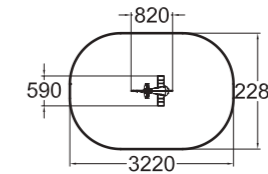

010507 Rhino

Deep mounting foundation 005049 or rubber base 706923 for surface mounting must be ordered separately.

1	600
2+	6,5