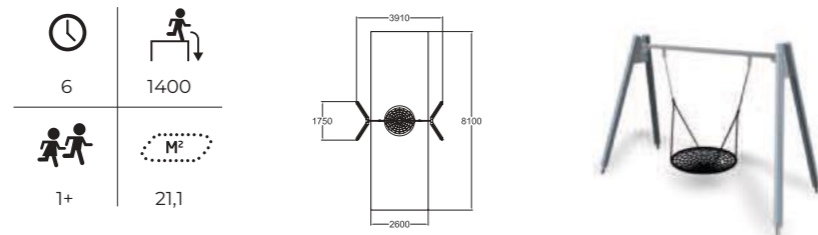

175576   
Flora Bird's Nest Swing

Deep mounting without concreting can be done with foundation plates. Seat included.

137417M   
Bird's Nest Swing

Deep mounting without concreting can be done with foundation plates. Foundation plates and seat included.