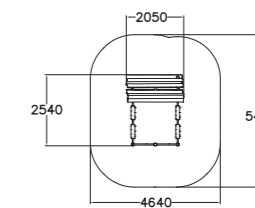

GIOCHI CLASSICI

Casette, tunnel

Creare luoghi d'incontro e di interazione in un'area giochi, le casette sono adattate specificatamente ai più piccoli. Fuggire in un mondo immaginario...

104300M
Play House

Ready-made colour combination, customisable with configuration.

137455M
Play House

175581 Little Hut

Check out our website for possible add-ons and ideas for theming: lappset.com

175582
Forest House

175583
Beach Hut

FLORA

FINNO

CLOVER

CLOXX

HALO