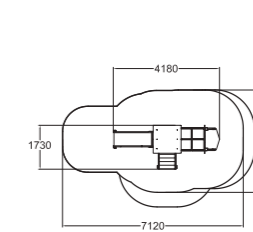

137850   
Sandbox Boat

	
8.5	380
	
1+	2,0

Deep mounting. Inclusive. Ready-made colour combination, customisable with configuration.

137930   
Locomotive

	
15.5	1000
	
2+	23,1

Inclusive. Ready-made colour combination, customisable with configuration.