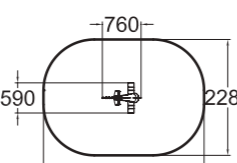

010506 Mouse

Deep mounting foundation 005049 or rubber base 706923 for surface mounting must be ordered separately.

1	600
2+	6,3