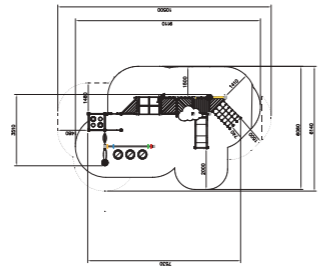

137603   
Play Centre L

Colours and functions are selected according to inclusive design principles. Only customisable with MyDesign service.

Q10865  
Inclusive Play

Q17861  
Activity Tower

	1000
2+	50,7

Linea ABC