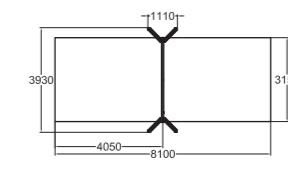

175076 Swing Frame

 6	 1400
 4+	 25,5

Order seats separately (000216/ 000218/000104/000221/000211).