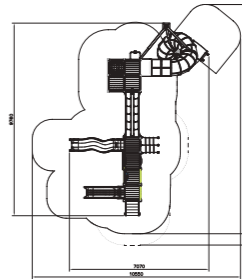

	80		1970
	3+		147,4

Q10320-2  
Little ship

	1470		
	3+		42,8

137840  
Santa Maria

Ready-made colour combination, customisable with configuration.

	96		2900
	3+		203,0

Q16792-1  
Skyline Adventure

	2020		
	6+		68,2