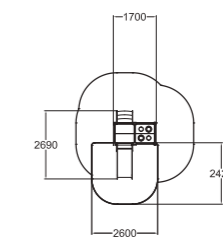

Ready-made colour combination,
customisable with configuration.

104315M
Tino